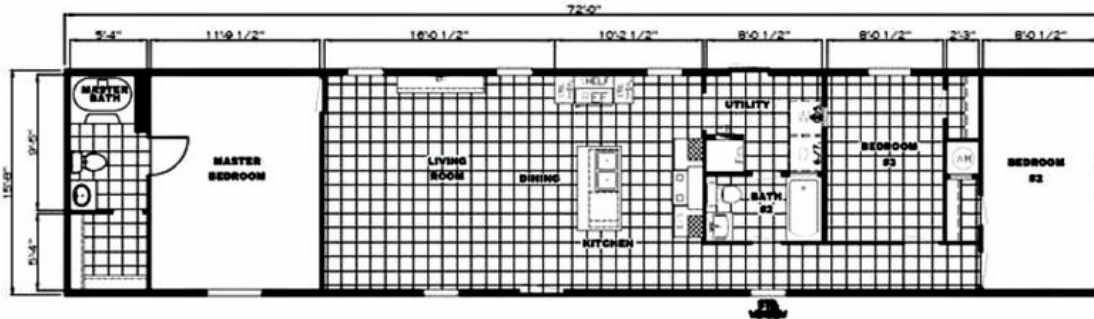

THE BREEZE HD

THE BREEZE HD Model number: 45HOU16723BH18

3 beds • 2 baths • 1152 sq.ft. • 16' width • 72' depth

Our home building facilities invest in continuous product and process improvements. Plans, dimensions, features, materials, specifications and availability are subject to change without notice or obligation. Renderings and floor plans are representative likenesses of our homes and may differ from the actual homes. We invite you to tour a Home Center near you and inspect the highest value in quality housing available or call (405) 631-3200 to speak with a Home Consultant. Copyright 2017, CMH. All rights reserved.

THE BREEZE HD Model number: 45HOU16723BH18

3 beds • 2 baths • 1152 sq.ft. • 16' width • 72' depth

Our home building facilities invest in continuous product and process improvements. Plans, dimensions, features, materials, specifications and availability are subject to change without notice or obligation. Renderings and floor plans are representative likenesses of our homes and may differ from the actual homes. We invite you to tour a Home Center near you and inspect the highest value in quality housing available or call (405) 631-3200 to speak with a Home Consultant. Copyright 2017, CMH. All rights reserved.