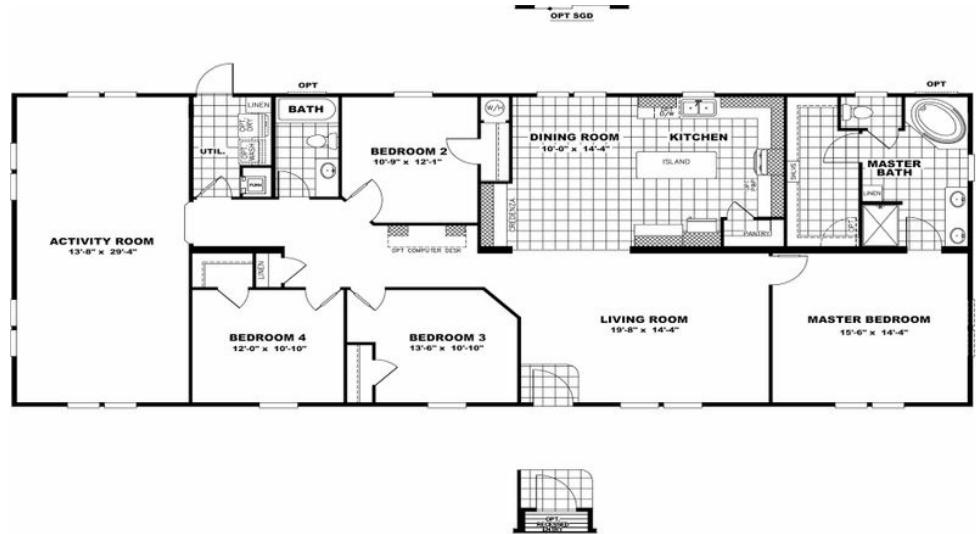

THE OHIO

Model number: 32RVL32764AH19

4 beds • 2 baths • 2432 sq.ft. • 32' width • 76' depth

Our home building facilities invest in continuous product and process improvements. Plans, dimensions, features, materials, specifications and availability are subject to change without notice or obligation. Renderings and floor plans are representative likenesses of our homes and may differ from the actual homes. We invite you to tour a Home Center near you and inspect the highest value in quality housing available or call (405) 631-3200 to speak with a Home Consultant. Copyright 2017, CMH. All rights reserved.

<https://www.oakwoodokc.com>

OAKWOOD HOMES- OKLAHOMA CITY

6900 SOUTH SHIELDS BLVD
OKLAHOMA CITY, OK 73149

Monday - Thursday: 9am - 7pm
Friday: 9am - 6pm
Saturday: 9am - 5pm
Sunday: Closed

(405) 631-3200