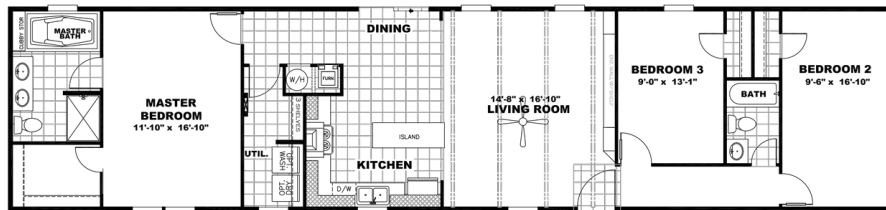

## THE ANNIVERSARY 18 ISLANDER

Model number: 35ANN18763IH19

**3 beds • 2 baths • 1368 sq.ft. • 18' width • 76' depth**

Our home building facilities invest in continuous product and process improvements. Plans, dimensions, features, materials, specifications and availability are subject to change without notice or obligation. Renderings and floor plans are representative likenesses of our homes and may differ from the actual homes. We invite you to tour a Home Center near you and inspect the highest value in quality housing available or call (405) 631-3200 to speak with a Home Consultant. Copyright 2017, CMH. All rights reserved.