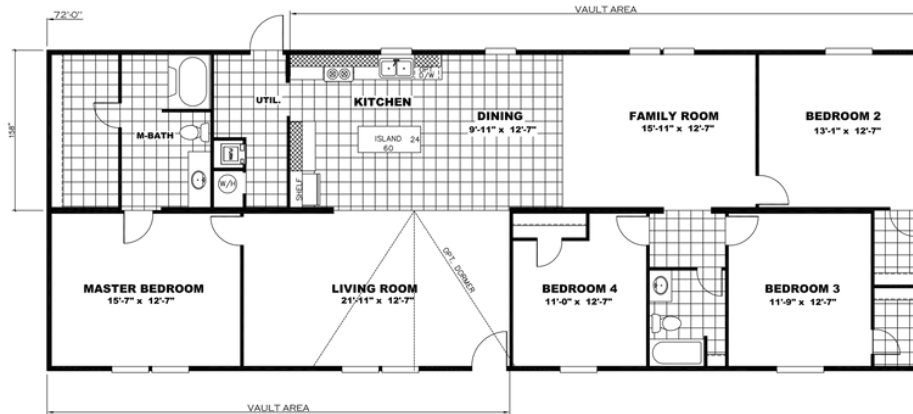

**WONDER** Model number: 98TRU28724RH19**4 beds • 2 baths • 2016 sq.ft. • 28' width • 72' depth**

Our home building facilities invest in continuous product and process improvements. Plans, dimensions, features, materials, specifications and availability are subject to change without notice or obligation. Renderings and floor plans are representative likenesses of our homes and may differ from the actual homes. We invite you to tour a Home Center near you and inspect the highest value in quality housing available or call (405) 631-3200 to speak with a Home Consultant. Copyright 2017, CMH. All rights reserved.

WONDER Model number: 98TRU28724RH19

4 beds • 2 baths • 2016 sq.ft. • 28' width • 72' depth

Our home building facilities invest in continuous product and process improvements. Plans, dimensions, features, materials, specifications and availability are subject to change without notice or obligation. Renderings and floor plans are representative likenesses of our homes and may differ from the actual homes. We invite you to tour a Home Center near you and inspect the highest value in quality housing available or call (405) 631-3200 to speak with a Home Consultant. Copyright 2017, CMH. All rights reserved.