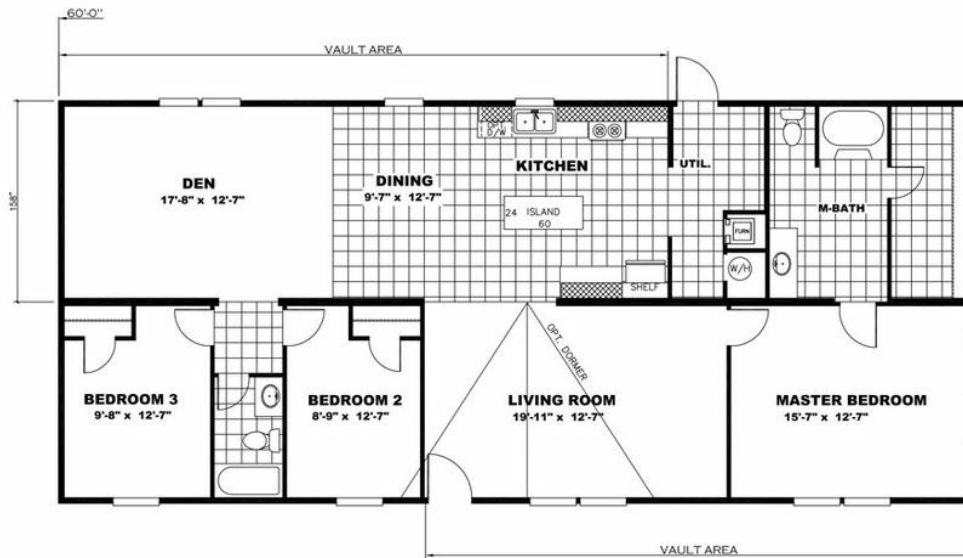

JUBILATION

Model number: 98TRU28603RH19

3 beds • 2 baths • 1680 sq.ft. • 28' width • 60' depth

Our home building facilities invest in continuous product and process improvements. Plans, dimensions, features, materials, specifications and availability are subject to change without notice or obligation. Renderings and floor plans are representative likenesses of our homes and may differ from the actual homes. We invite you to tour a Home Center near you and inspect the highest value in quality housing available or call (405) 631-3200 to speak with a Home Consultant. Copyright 2017, CMH. All rights reserved.

<https://www.oakwoodokc.com>

OAKWOOD HOMES- OKLAHOMA CITY

6900 SOUTH SHIELDS BLVD
OKLAHOMA CITY, OK 73149

Monday - Thursday: 9am - 7pm
Friday: 9am - 6pm
Saturday: 9am - 5pm
Sunday: Closed

(405) 631-3200