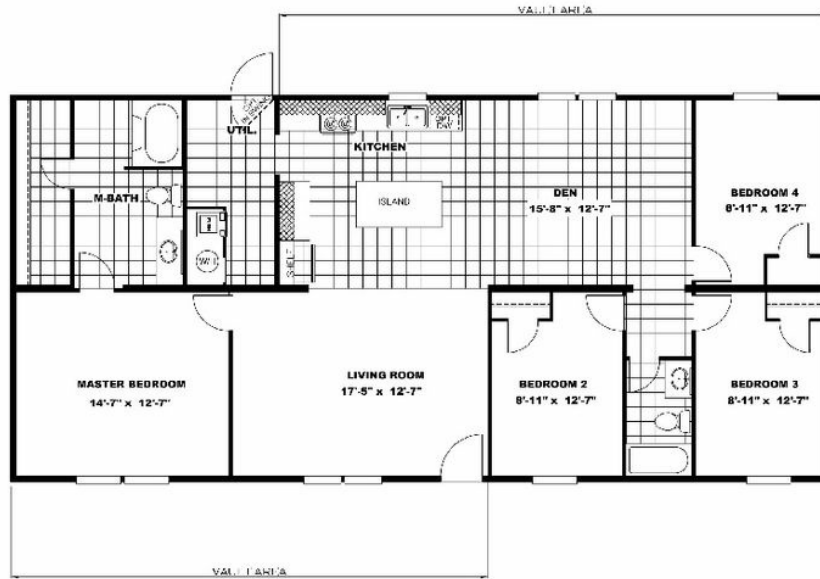

THE GEORGE

Model number: 98TRU28564AH17

4 beds • 2 baths • 1568 sq.ft. • 28' width • 56' depth

Our home building facilities invest in continuous product and process improvements. Plans, dimensions, features, materials, specifications and availability are subject to change without notice or obligation. Renderings and floor plans are representative likenesses of our homes and may differ from the actual homes. We invite you to tour a Home Center near you and inspect the highest value in quality housing available or call (405) 631-3200 to speak with a Home Consultant. Copyright 2017, CMH. All rights reserved.

<https://www.oakwoodokc.com>

OAKWOOD HOMES- OKLAHOMA CITY

6900 SOUTH SHIELDS BLVD
OKLAHOMA CITY, OK 73149

Monday - Thursday: 9am - 7pm
Friday: 9am - 6pm
Saturday: 9am - 5pm
Sunday: Closed

(405) 631-3200